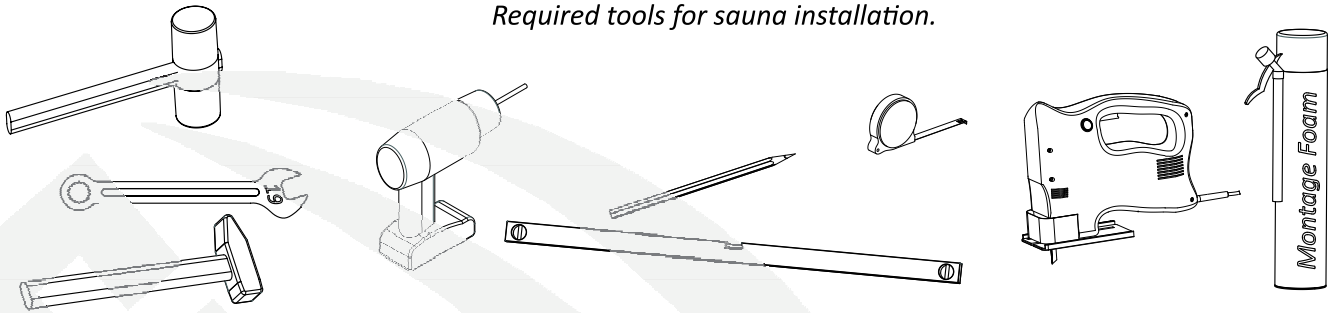

Asiakaspalvelu

Puh. +358 (0)406313227

email: info@fispars.fi

www.fispars.fi

Required tools for sauna installation.

TOP

Floor

2x30 (with a big cap)