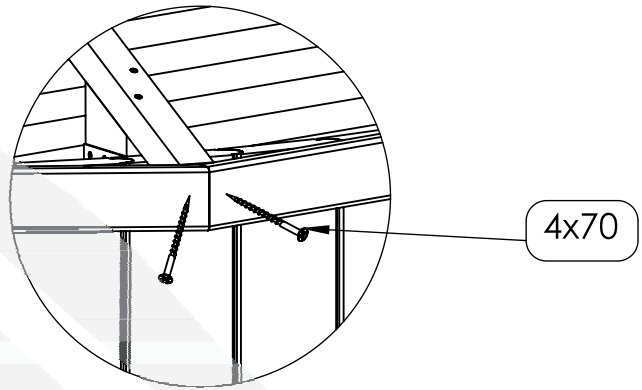

Asiakaspalvelu

Puh. +358 (0)406313227

email: info@fispars.fi

www.fispars.fi

Required tools for sauna installation.

TOP

Floor

2x30 (with a big cap)