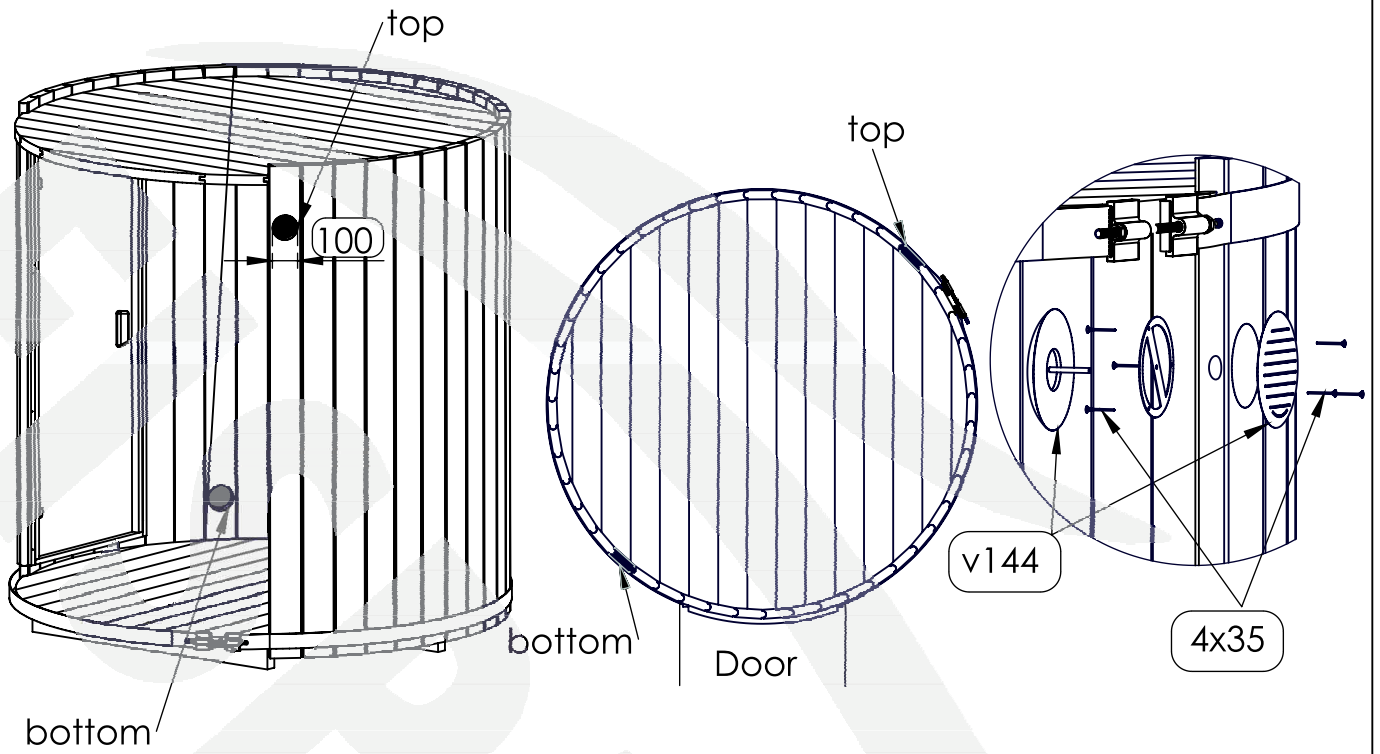

Asiakaspalvelu

Puh. +358 (0)406313227

email: info@fispars.fi

www.fispars.fi

Required tools for sauna installation.

TOP

Floor

2x30 (with a big cap)

Nr.	Stock size	Qty.	Preview
p05	41x145x1995	41	
p132	41x145x120	12	
p133	41x26x1755	1	
p134	41x47x1755	1	
s136	1823x644	2	
s63	1823x644	2	
s62	1944x675	2	
n130	40x100x1840	1	
n131	40x100x1190	2	
k137	1143x136x40	8	
k138	1061x819	7	