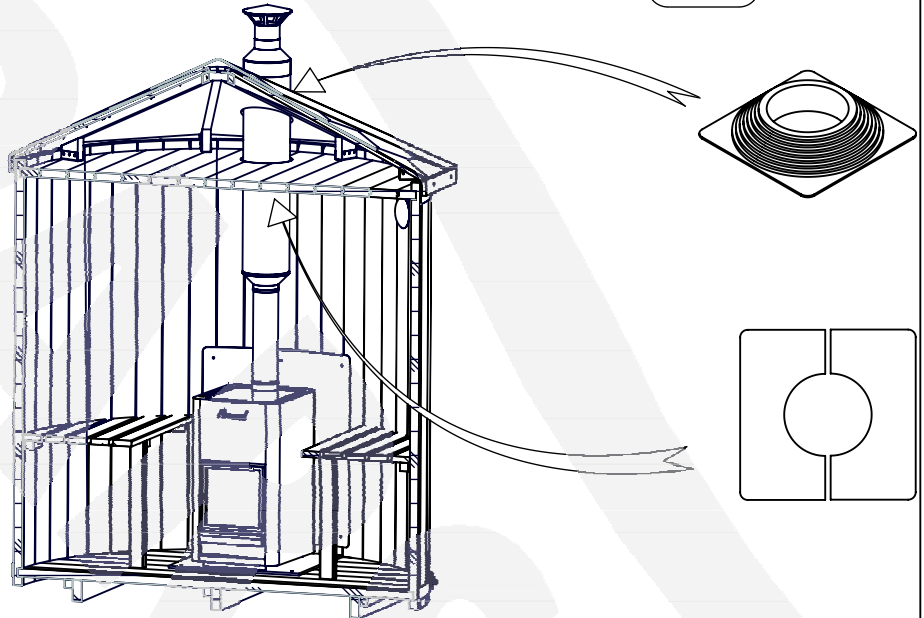

Asiakaspalvelu

Puh. +358 (0)406313227

email: info@fispars.fi

www.fispars.fi

Required tools for sauna installation.

TOP

Floor

2x30 (with a big cap)