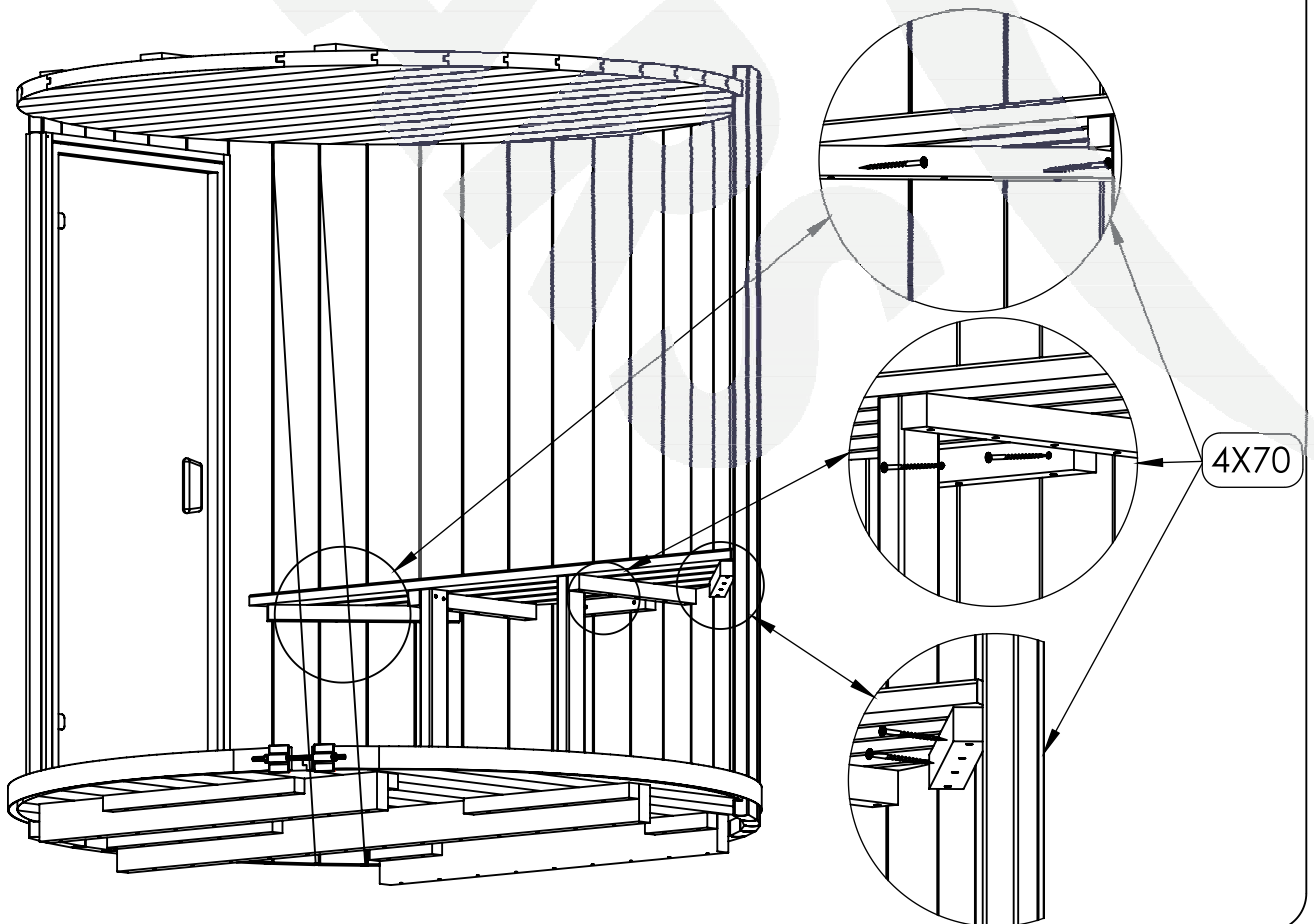

Asiakaspalvelu

Puh. +358 (0)406313227

email: info@fispars.fi

www.fispars.fi

Required tools for sauna installation.

TOP

Floor

2x30 (with a big cap)