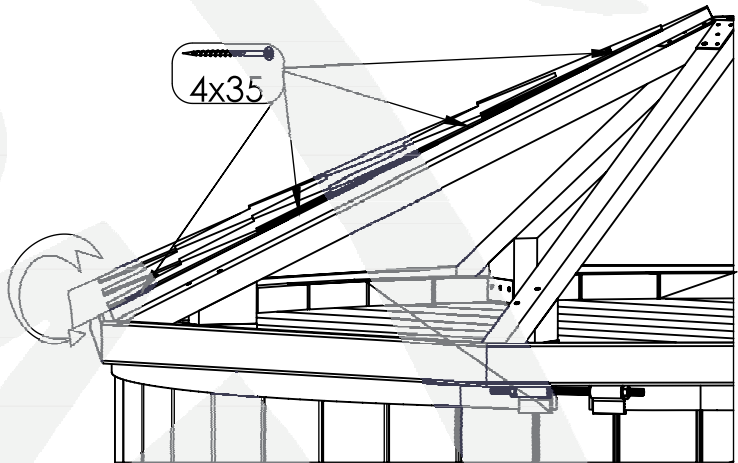

Asiakaspalvelu

Puh. +358 (0)406313227

email: info@fispars.fi

www.fispars.fi

Required tools for sauna installation.

TOP

Floor

2x30 (with a big cap)

min 3 m min 3 m

Nr.	Stock size	Qty.	Preview
k139	1061x819	1	
k140	68x20x847	8	
d141	690x150	2	
d149	40x20x690	1	
si142	1703x531	2	
si143	70x40x600	4	
og145	740x900	1	
k146	294x294	1	
k147	44x40x100	8	
v144	Ventilation set	2	
k109	1000x317	28	

Nr.	Stock size	Qty.	Preview
p05	41x145x1995	41	
p132	41x145x120	12	
p133	41x26x1755	1	
p134	41x47x1755	1	
s136	1823x644	2	
s63	1823x644	2	
s62	1944x675	2	
n130	40x100x1840	1	
n131	40x100x1190	2	
k137	1143x136x40	8	
k138	1061x819	7	