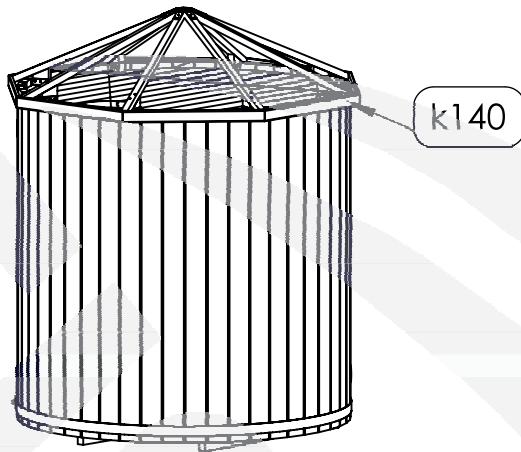

Asiakaspalvelu

Puh. +358 (0)406313227

email: info@fispars.fi

www.fispars.fi

Required tools for sauna installation.

TOP

Floor

2x30 (with a big cap)

min 3 m min 3 m

Nr.	Stock size	Qty.	Preview
k139	1061x819	1	
k140	68x20x847	8	
d141	690x150	2	
d149	40x20x690	1	
si142	1703x531	2	
si143	70x40x600	4	
og145	740x900	1	
k146	294x294	1	
k147	44x40x100	8	
v144	Ventilation set	2	
k109	1000x317	28	

Nr.	Stock size	Qty.	Preview
p05	41x145x1995	41	
p132	41x145x120	12	
p133	41x26x1755	1	
p134	41x47x1755	1	
s136	1823x644	2	
s63	1823x644	2	
s62	1944x675	2	
n130	40x100x1840	1	
n131	40x100x1190	2	
k137	1143x136x40	8	
k138	1061x819	7	