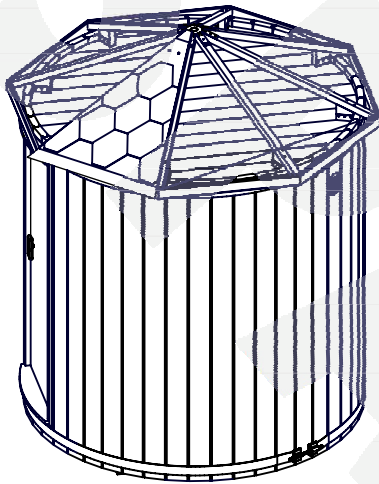

Asiakaspalvelu

Puh. +358 (0)406313227

email: info@fispars.fi

www.fispars.fi

Required tools for sauna installation.

TOP

Floor

2x30 (with a big cap)

min 3 m min 3 m

Nr.	Stock size	Qty.	Preview
k139	1061x819	1	
k140	68x20x847	8	
d141	690x150	2	
d149	40x20x690	1	
si142	1703x531	2	
si143	70x40x600	4	
og145	740x900	1	
k146	294x294	1	
k147	44x40x100	8	
v144	Ventilation set	2	
k109	1000x317	28	

Nr.	Stock size	Qty.	Preview
p05	41x145x1995	41	
p132	41x145x120	12	
p133	41x26x1755	1	
p134	41x47x1755	1	
s136	1823x644	2	
s63	1823x644	2	
s62	1944x675	2	
n130	40x100x1840	1	
n131	40x100x1190	2	
k137	1143x136x40	8	
k138	1061x819	7	