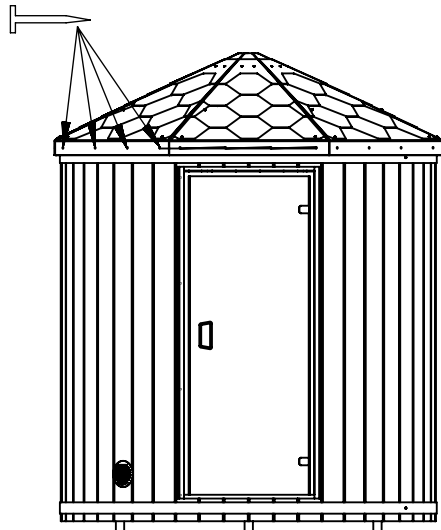

Asiakaspalvelu

Puh. +358 (0)406313227

email: info@fispars.fi

www.fispars.fi

Required tools for sauna installation.

TOP

Floor

2x30 (with a big cap)

Nr.	Stock size	Qty.	Preview
p05	41x145x1995	41	
p132	41x145x120	12	
p133	41x26x1755	1	
p134	41x47x1755	1	
s136	1823x644	2	
s63	1823x644	2	
s62	1944x675	2	
n130	40x100x1840	1	
n131	40x100x1190	2	
k137	1143x136x40	8	
k138	1061x819	7	