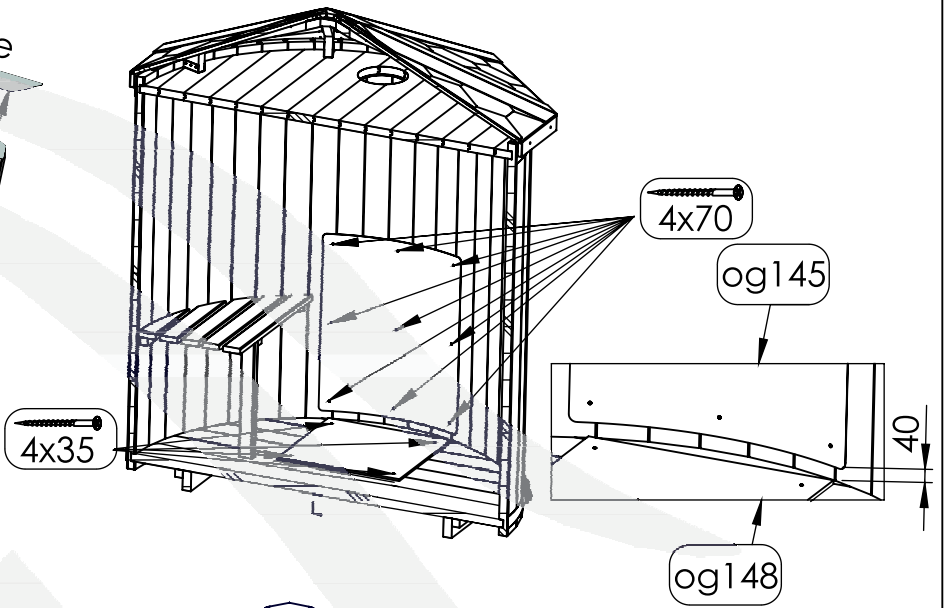

Asiakaspalvelu

Puh. +358 (0)406313227

email: info@fispars.fi

www.fispars.fi

Required tools for sauna installation.

TOP

Floor

2x30 (with a big cap)

min 3 m min 3 m

Nr.	Stock size	Qty.	Preview
k139	1061x819	1	
k140	68x20x847	8	
d141	690x150	2	
d149	40x20x690	1	
si142	1703x531	2	
si143	70x40x600	4	
og145	740x900	1	
k146	294x294	1	
k147	44x40x100	8	
v144	Ventilation set	2	
k109	1000x317	28	

Nr.	Stock size	Qty.	Preview
p05	41x145x1995	41	
p132	41x145x120	12	
p133	41x26x1755	1	
p134	41x47x1755	1	
s136	1823x644	2	
s63	1823x644	2	
s62	1944x675	2	
n130	40x100x1840	1	
n131	40x100x1190	2	
k137	1143x136x40	8	
k138	1061x819	7	