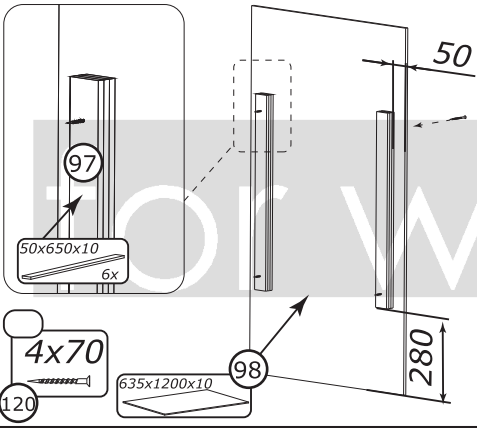

32.f

33. Fireproof panel 1 for wood stove