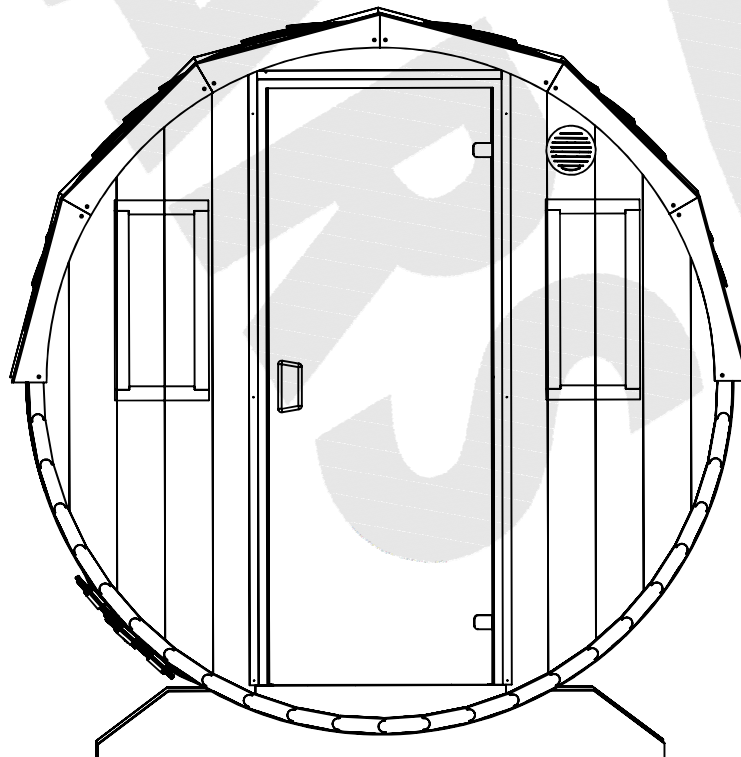

| | Sauna model | Size | Qty. | |
|---|----------------------------------|-----------|------|---|
| B | 22S2D 22S2E 22S2KD 22S2KE 22S2VD | 593x95x19 | 6+6 |  |
| | 22S2VE 22S3D 22S3E 22S3KD 22S3KE | | | |
| | 22S3PE 22S3PD 22S3PKD 22S3PKE | | | |
| | 22S3VE 22S3VD 22S4PE 22S4PD | | | |
| | 22S4PKE 22S4PKD 22S4PVE 22S4PVD | | | |

4x35

| | Sauna model | Size | Qty. | |
|---|--|-----------|------|---|
| B | S2D S2E S2KD S2KE S2VD S2VE S3D S3E S3KD S3KE S3PE S3PD S3PKD S3PKE S3VE S3VD S4PE S4PD S4PKE S4PKD S4PVE S4PVD | 539x95x19 | 6+6 |  |

4x35 

12x
4x35
